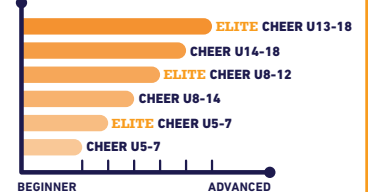

FOR EARLY CHILDHOOD EDUCATION CLASSES ARE AN ADDITIONAL FEE. PLEASE CONTACT STUDENT ADVISOR!

NEW PROGRAM CLASSIFICATION & PROGRESSION

6-6
MO YRS

EARLY CHILDHOOD EDUCATION

NEW ACADEMIC

GYMNASTICS

DANCE

SWIMMING

BALLET

YOGA

MARTIAL ARTS

MULTI-SPORTS

5+
YRS

ACTIVITY CLASSES

GYMNASTICS

BALLET

MARTIAL ARTS

CHEERLEADING

FUTSAL

BASKETBALL

TENNIS

SWIMMING

DANCE

NEW DREAM TEAM

BASKETBALL

BASKETBALL U10
BASKETBALL U12
BASKETBALL U14
BASKETBALL U16

FUTSAL

FUTSAL U8
FUTSAL U10
FUTSAL U13

- UP TO 90 MIN CLASS
- PRE-QUALIFICATION IS REQUIRED.
- CHECK WITH ELITE CLASS INSTRUCTOR

ROCKFIT