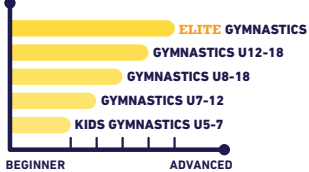

FOR EARLY CHILDHOOD EDUCATION CLASSES ARE AN ADDITIONAL FEE. PLEASE CONTACT STUDENT ADVISOR!

NEW PROGRAM CLASSIFICATION & PROGRESSION

6-6
MO YRS

EARLY CHILDHOOD EDUCATION

NEW ACADEMIC

GYMNASTICS

DANCE

SWIMMING

BALLET

YOGA

MARTIAL ARTS

MULTI-SPORTS

5+
YRS

ACTIVITY CLASSES

GYMNASTICS

BALLET

MARTIAL ARTS

CHEERLEADING

FUTSAL

BASKETBALL

TENNIS

SWIMMING

DANCE

NEW DREAM TEAM

BASKETBALL

BASKETBALL U10
BASKETBALL U12
BASKETBALL U14
BASKETBALL U16

FUTSAL

FUTSAL U8
FUTSAL U10
FUTSAL U13

- UP TO 90 MIN CLASS
- PRE-QUALIFICATION IS REQUIRED.
- CHECK WITH ELITE CLASS INSTRUCTOR

ROCKFIT