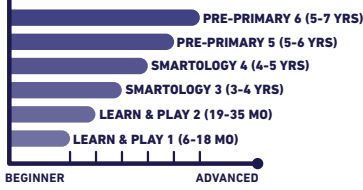

REGISTRATION OPENS

1 MAY 2023

INDEX:

Gymnastics |
 Cheerleading |
 Ballet |
 Contemporary Dance |
 Basketball |
 Futsal |
 Elite : up to 90 min class

Early Childhood Education Classes :
 LEARN & PLAY 1 |
 LEARN & PLAY 2 |
 SMART OLOGY 3 |
 SMART OLOGY 4 |
 Primary 5 |
 Primary 6

FOR EARLY CHILDHOOD EDUCATION CLASSES ARE AN ADDITIONAL FEE. PLEASE CONTACT STUDENT ADVISOR!

NEW PROGRAM CLASSIFICATION & PROGRESSION

6-6
MO YRS

EARLY CHILDHOOD EDUCATION

NEW ACADEMIC

GYMNASTICS

DANCE

SWIMMING