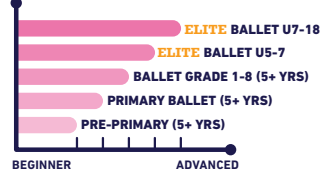

FOR EARLY CHILDHOOD EDUCATION CLASSES ARE AN ADDITIONAL FEE. PLEASE CONTACT STUDENT ADVISOR!

NEW PROGRAM CLASSIFICATION & PROGRESSION

6-6
MO YRS

EARLY CHILDHOOD EDUCATION

NEW ACADEMIC

GYMNASTICS

DANCE

SWIMMING

BALLET

YOGA

MARTIAL ARTS

MULTI-SPORTS

5+
YRS

ACTIVITY CLASSES

GYMNASTICS

BALLET

MARTIAL ARTS

CHEERLEADING

FUTSAL

BASKETBALL

TENNIS

SWIMMING

DANCE

NEW DREAM TEAM