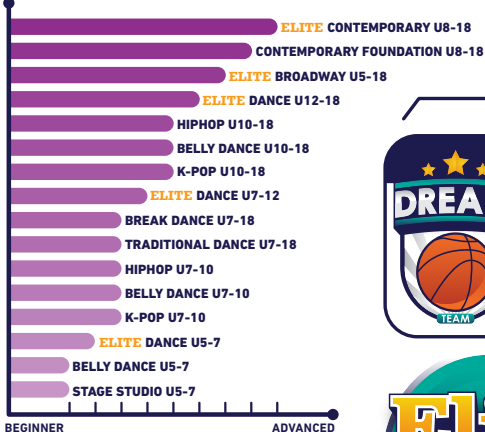

BALLET

YOGA

MARTIAL ARTS

MULTI-SPORTS

5+
YRS

ACTIVITY CLASSES

GYMNASTICS

BALLET

MARTIAL ARTS

CHEERLEADING

FUTSAL

BASKETBALL

TENNIS

SWIMMING

DANCE

NEW DREAM TEAM

BASKETBALL

BASKETBALL U10
BASKETBALL U12
BASKETBALL U14
BASKETBALL U16

FUTSAL

FUTSAL U8
FUTSAL U10
FUTSAL U13

- UP TO 90 MIN CLASS
- PRE-QUALIFICATION IS REQUIRED.
- CHECK WITH ELITE CLASS INSTRUCTOR

ROCKFIT