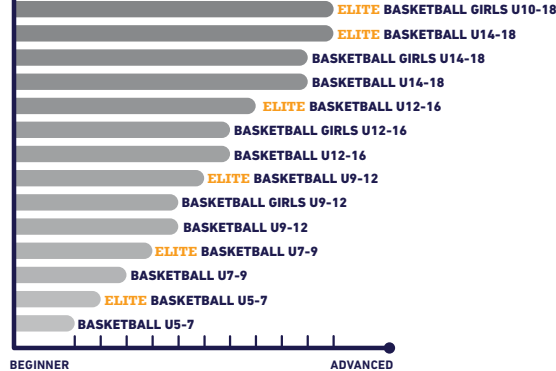

FOR EARLY CHILDHOOD EDUCATION CLASSES ARE AN ADDITIONAL FEE. PLEASE CONTACT STUDENT ADVISOR!

NEW PROGRAM CLASSIFICATION & PROGRESSION

6-6
MO YRS

EARLY CHILDHOOD EDUCATION

NEW ACADEMIC

GYMNASTICS

DANCE

SWIMMING

BALLET

YOGA

MARTIAL ARTS

MULTI-SPORTS

5+
YRS

ACTIVITY CLASSES

GYMNASTICS

BALLET

MARTIAL ARTS

CHEERLEADING

FUTSAL

BASKETBALL

TENNIS

SWIMMING

DANCE

NEW DREAM TEAM

BASKETBALL

BASKETBALL U10
BASKETBALL U12
BASKETBALL U14
BASKETBALL U16

FUTSAL

FUTSAL U8
FUTSAL U10
FUTSAL U13

- UP TO 90 MIN CLASS
- PRE-QUALIFICATION IS REQUIRED.
- CHECK WITH ELITE CLASS INSTRUCTOR

ROCKFIT