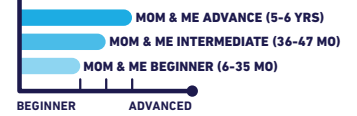

FOR EARLY CHILDHOOD EDUCATION CLASSES ARE AN ADDITIONAL FEE. PLEASE CONTACT STUDENT ADVISOR!

NEW PROGRAM CLASSIFICATION & PROGRESSION

6-6
MO YRS

EARLY CHILDHOOD EDUCATION

NEW ACADEMIC

GYMNASTICS

DANCE

SWIMMING