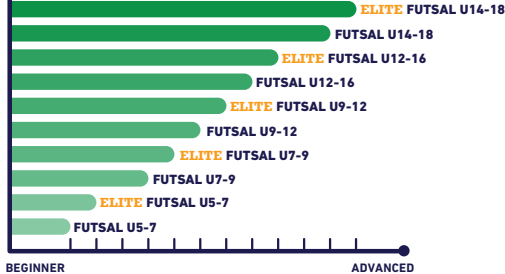

FOR EARLY CHILDHOOD EDUCATION CLASSES ARE AN ADDITIONAL FEE. PLEASE CONTACT STUDENT ADVISOR!

NEW PROGRAM CLASSIFICATION & PROGRESSION

6-6
MO YRS

EARLY CHILDHOOD EDUCATION

NEW ACADEMIC

GYMNASTICS

DANCE

SWIMMING

BALLET

YOGA

MARTIAL ARTS

MULTI-SPORTS

5+
YRS

ACTIVITY CLASSES

GYMNASTICS

BALLET

MARTIAL ARTS

CHEERLEADING

FUTSAL

BASKETBALL

TENNIS

SWIMMING

DANCE

NEW DREAM TEAM

BASKETBALL

BASKETBALL U10
BASKETBALL U12
BASKETBALL U14
BASKETBALL U16

FUTSAL

FUTSAL U8
FUTSAL U10
FUTSAL U13

- UP TO 90 MIN CLASS
- PRE-QUALIFICATION IS REQUIRED.
- CHECK WITH ELITE CLASS INSTRUCTOR

ROCKFIT