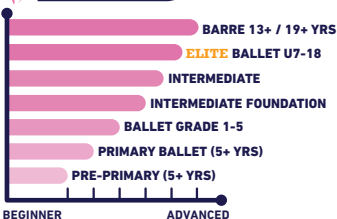

6-6 MO YRS EARLY CHILDHOOD EDUCATION

NEW ACADEMIC

GYMNASTICS

DANCE

SWIMMING

BALLET

YOGA

MARTIAL ARTS

MULTI-SPORTS

5-18 YRS ACTIVITY CLASSES

GYMNASTICS

BALLET

MARTIAL ARTS

CHEERLEADING

FUTSAL

BASKETBALL