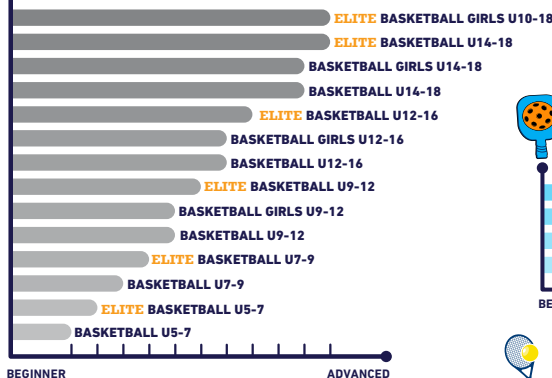

6-6 MO YRS EARLY CHILDHOOD EDUCATION

NEW ACADEMIC

GYMNASTICS

DANCE

SWIMMING

BALLET

YOGA

MARTIAL ARTS

MULTI-SPORTS

5-18 YRS ACTIVITY CLASSES

GYMNASTICS

BALLET

MARTIAL ARTS

CHEERLEADING

FUTSAL

BASKETBALL

SWIMMING

PICKLEBALL

DANCE

NEW DREAM TEAM

BASKETBALL

BASKETBALL U10
BASKETBALL U12
BASKETBALL U14
BASKETBALL U16

FUTSAL

FUTSAL U6
FUTSAL U8
FUTSAL U10
FUTSAL U13

TOUCH TENNIS

PING PONG

• UP TO 90 MIN CLASS
• PRE-QUALIFICATION IS REQUIRED
CONSULT ELITE CLASS INSTRUCTOR

ROCKFIT

PARKOUR