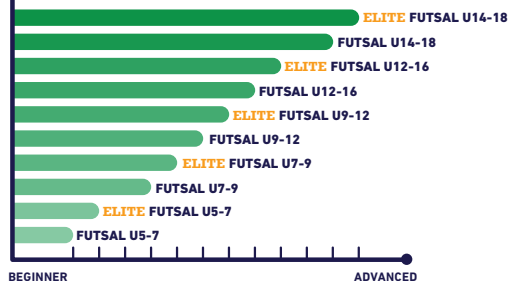

6-6 MO YRS EARLY CHILDHOOD EDUCATION

NEW ACADEMIC

GYMNASTICS

DANCE

SWIMMING

BALLET

YOGA

MARTIAL ARTS

MULTI-SPORTS

5-18 YRS ACTIVITY CLASSES

GYMNASTICS

BALLET

MARTIAL ARTS

CHEERLEADING

FUTSAL

BASKETBALL

SWIMMING

PICKLEBALL

DANCE

NEW DREAM TEAM

BASKETBALL

BASKETBALL U10
BASKETBALL U12
BASKETBALL U14
BASKETBALL U16

FUTSAL

FUTSAL U6
FUTSAL U8
FUTSAL U10
FUTSAL U13

TOUCH TENNIS

PING PONG

• UP TO 90 MIN CLASS
• PRE-QUALIFICATION IS REQUIRED
CONSULT ELITE CLASS INSTRUCTOR

ROCKFIT

PARKOUR