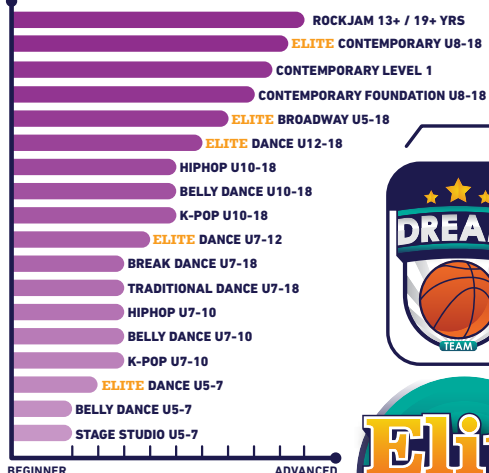

MULTI-SPORTS

5-18 YRS ACTIVITY CLASSES

GYMNASTICS

BALLET

MARTIAL ARTS

CHEERLEADING

FUTSAL

BASKETBALL

SWIMMING

PICKLEBALL

DANCE

NEW DREAM TEAM

BASKETBALL

BASKETBALL U10
BASKETBALL U12
BASKETBALL U14
BASKETBALL U16

FUTSAL

FUTSAL U6
FUTSAL U8
FUTSAL U10
FUTSAL U13