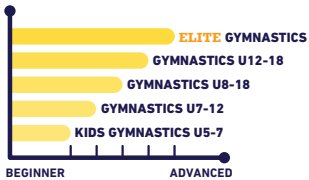

FOR EARLY CHILDHOOD EDUCATION CLASSES ARE AN ADDITIONAL FEE. PLEASE CONTACT STUDENT ADVISOR!

NEW PROGRAM CLASSIFICATION & PROGRESSION

6-6
MO YRS

EARLY CHILDHOOD EDUCATION

NEW ACADEMIC

GYMNASTICS

DANCE

SWIMMING

BALLET

YOGA

MARTIAL ARTS

MULTI-SPORTS

5+
YRS

ACTIVITY CLASSES

GYMNASTICS

BALLET