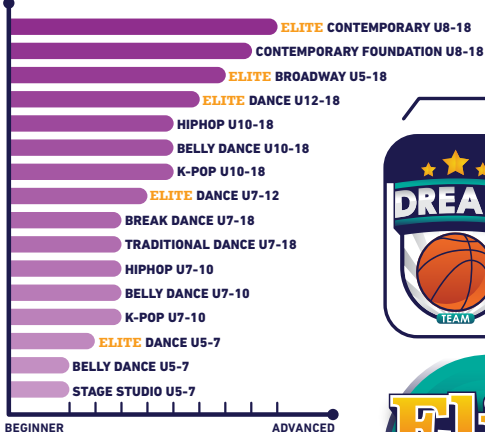

BALLET

YOGA

MARTIAL ARTS

MULTI-SPORTS

5+
YRS

ACTIVITY CLASSES

GYMNASTICS

BALLET

MARTIAL ARTS

CHEERLEADING

FUTSAL

BASKETBALL

TENNIS

SWIMMING

DANCE

NEW

DREAM TEAM

BASKETBALL

DREAM TEAM

- BASKETBALL U10
- BASKETBALL U12
- BASKETBALL U14
- BASKETBALL U16

FUTSAL

DREAM TEAM

- FUTSAL U8
- FUTSAL U10
- FUTSAL U13

Elite CLASS