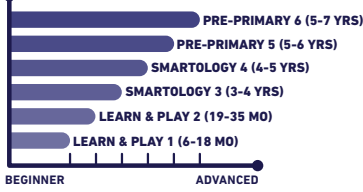

NEW PROGRAM CLASSIFICATION & PROGRESSION

6-6
MO YRS

EARLY CHILDHOOD EDUCATION

NEW ACADEMIC