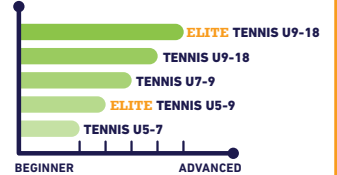

BALLET

YOGA

MARTIAL ARTS

MULTI-SPORTS

5+
YRS

ACTIVITY CLASSES

GYMNASTICS

BALLET

MARTIAL ARTS

CHEERLEADING

FUTSAL

BASKETBALL

TENNIS

SWIMMING

DANCE

NEW

DREAM TEAM

BASKETBALL

DREAM TEAM

- BASKETBALL U10
- BASKETBALL U12
- BASKETBALL U14
- BASKETBALL U16

FUTSAL

DREAM TEAM

- FUTSAL U8
- FUTSAL U10
- FUTSAL U13

Elite CLASS