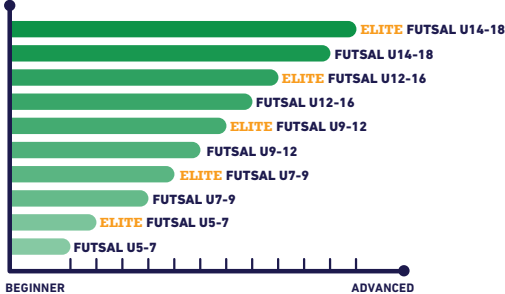

FOR EARLY CHILDHOOD EDUCATION CLASSES ARE AN ADDITIONAL FEE. PLEASE CONTACT STUDENT ADVISOR!

NEW PROGRAM CLASSIFICATION & PROGRESSION

6-6
MO YRS

EARLY CHILDHOOD EDUCATION

NEW ACADEMIC

GYMNASTICS

DANCE

SWIMMING

BALLET

YOGA

MARTIAL ARTS

MULTI-SPORTS

5+
YRS

ACTIVITY CLASSES

GYMNASTICS

BALLET

MARTIAL ARTS

CHEERLEADING

FUTSAL

BASKETBALL

TENNIS

SWIMMING

DANCE

NEW