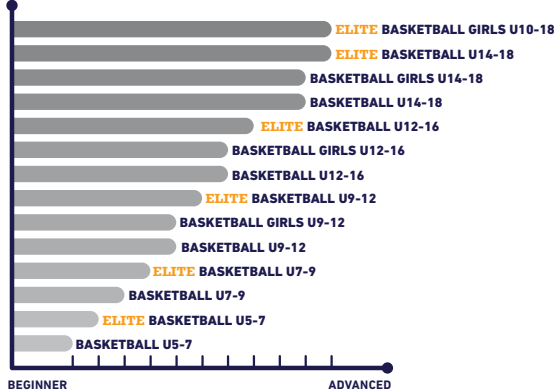

BALLET

YOGA

MARTIAL ARTS

MULTI-SPORTS

5+
YRS

ACTIVITY CLASSES

GYMNASTICS

BALLET

MARTIAL ARTS

CHEERLEADING

FUTSAL

BASKETBALL

TENNIS

SWIMMING

DANCE

NEW

DREAM TEAM

BASKETBALL

DREAM TEAM

- BASKETBALL U10
- BASKETBALL U12
- BASKETBALL U14
- BASKETBALL U16

FUTSAL

DREAM TEAM

- FUTSAL U8
- FUTSAL U10
- FUTSAL U13

Elite CLASS