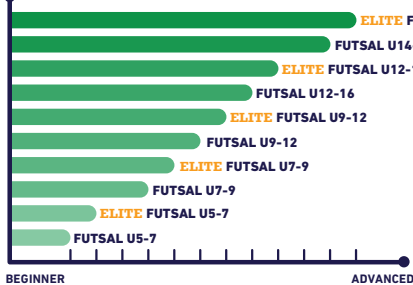

GYMNASTICS

DANCE

SWIMMING

YOGA

BALLET

MARTIAL ARTS

MULTI-SPORTS

5-18
YRS

ACTIVITY CLASSES

GYMNASTICS

BALLET

MARTIAL ARTS

CHEERLEADING

FUTSAL

BASKETBALL

SWIMMING

PICKLEBALL

DANCE

NEW DREAM TEAM

BASKETBALL

U10 | U12 | U14 | U16

FUTSAL

U6 | U8 | U10 | U13

GYMNASTICS

LEVEL 3-10

TENNIS

PARKOUR

ROCKFIT

YOGA

- UP TO 90 MIN CLASS
- PRE-QUALIFICATION IS REQUIRED
- CHECK WITH ELITE CLASS INSTRUCTOR