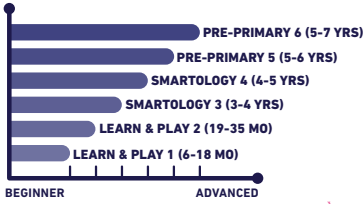

INDEX: PRESCHOOL : LEARN & PLAY 1 | LEARN & PLAY 2 | SMART OLOGY 3 | SMART OLOGY 4 | KINDERGARTEN : Primary 5 | Primary 6

Gymnastics | Cheerleading | Ballet | Contemporary Dance | Broadway | Basketball | Futsal | Dance | Taekwondo | Elite: up to 90 min class

FOR PRESCHOOL & KINDERGARTEN CLASSES ARE AN ADDITIONAL FEE. PLEASE CONTACT STUDENT ADVISOR!

REGISTRATION OPENS
APRIL 2025

NEW PROGRAM CLASSIFICATION & PROGRESSION

6-6
MO YRS

EARLY CHILDHOOD EDUCATION

NEW ACADEMIC

GYMNASTICS

DANCE

SWIMMING

YOGA

BALLET

MARTIAL ARTS

MULTI-SPORTS

5-18
YRS