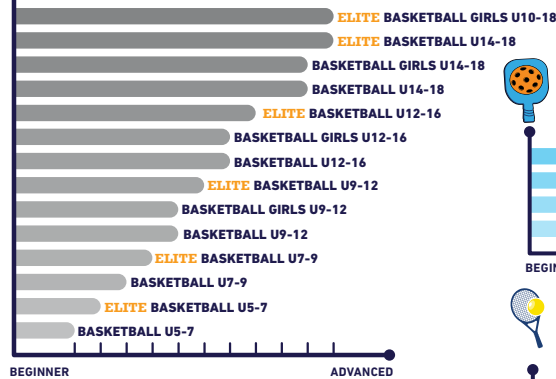

GYMNASTICS

DANCE

SWIMMING

YOGA

BALLET

MARTIAL ARTS

MULTI-SPORTS

5-18
YRS

ACTIVITY CLASSES

GYMNASTICS

BALLET

MARTIAL ARTS

CHEERLEADING

FUTSAL

BASKETBALL

SWIMMING

PICKLEBALL

DANCE

NEW DREAM TEAM

BASKETBALL

U10 | U12 | U14 | U16

FUTSAL

U6 | U8 | U10 | U13

GYMNASTICS

LEVEL 3-10

TENNIS

PARKOUR

ROCKFIT

YOGA

- UP TO 90 MIN CLASS
- PRE-QUALIFICATION IS REQUIRED
- CHECK WITH ELITE CLASS INSTRUCTOR