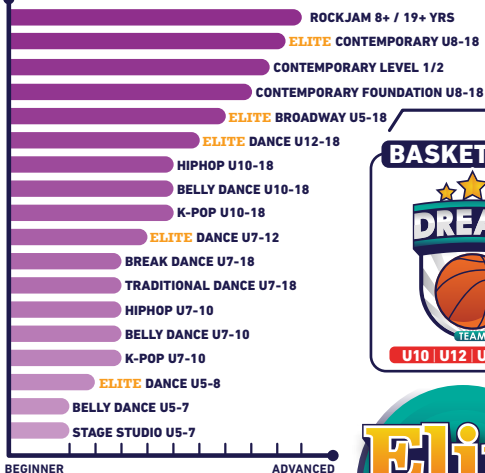

GYMNASTICS

DANCE

SWIMMING

YOGA

BALLET

MARTIAL ARTS

MULTI-SPORTS

5-18
YRS

ACTIVITY CLASSES

GYMNASTICS

BALLET

MARTIAL ARTS

CHEERLEADING

FUTSAL

BASKETBALL

SWIMMING

PICKLEBALL

DANCE

NEW DREAM TEAM

BASKETBALL

U10 | U12 | U14 | U16

FUTSAL

U6 | U8 | U10 | U13

GYMNASTICS