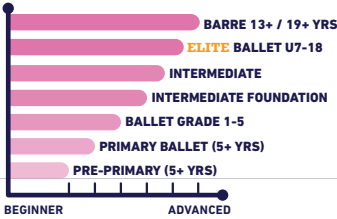

KINDERGARTEN
 Pre Primary 5 (5-6 YEARS OLD)
 Pre Primary 6 (5-7 YEARS OLD)

ENROLL NOW!

INDEX: PRESCHOOL : LEARN & PLAY 1 | LEARN & PLAY 2 | SMART OLOGY 3 | SMART OLOGY 4 | KINDERGARTEN : Pre Primary 5 | Pre Primary 6

BALLET

YOGA

MARTIAL ARTS

MULTI-SPORTS

5-18
YRS

ACTIVITY CLASSES

GYMNASTICS

BALLET

MARTIAL ARTS

CHEERLEADING

FUTSAL

BASKETBALL

SWIMMING

DANCE

NEW DREAM TEAM

BASKETBALL