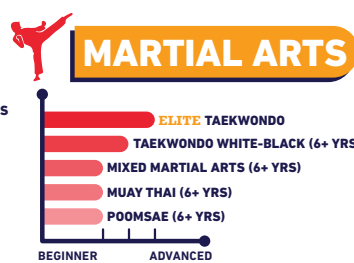

INDEX: Basketball | Futsal | Tennis | Pickleball | Swimming | Elite: up to 90 min class

FREE PLAY - Age Group Based
Open Play for you & your friends!

NEW PROGRAM CLASSIFICATION & PROGRESSION

6-6
MO YRS

EARLY CHILDHOOD EDUCATION

5-18
YRS

ACTIVITY CLASSES

NEW DREAM TEAM

BASKETBALL

- BASKETBALL U10
- BASKETBALL U12
- BASKETBALL U14
- BASKETBALL U16

FUTSAL

- FUTSAL U6
- FUTSAL U8
- FUTSAL U10
- FUTSAL U13

- UP TO 90 MIN CLASS
- PRE-QUALIFICATION IS REQUIRED
- CHECK WITH ELITE CLASS INSTRUCTOR