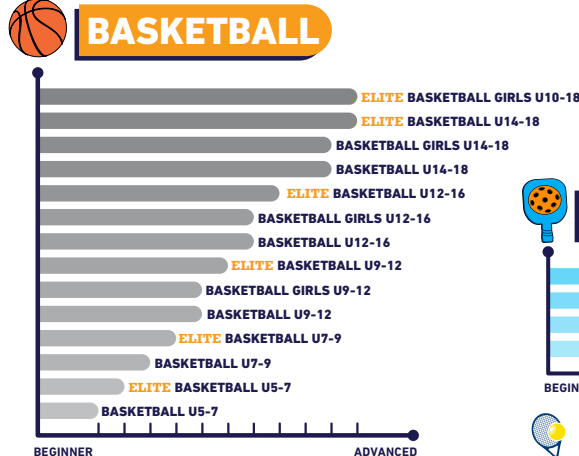

INDEX: Basketball | Futsal | Tennis | Pickleball | Swimming | Elite: up to 90 min class

FREE PLAY - Age Group Based
Open Play for you & your friends!

NEW PROGRAM CLASSIFICATION & PROGRESSION

6-6
MO YRS

EARLY CHILDHOOD EDUCATION

5-18
YRS

ACTIVITY CLASSES

NEW DREAM TEAM

BASKETBALL

- BASKETBALL U10
- BASKETBALL U12
- BASKETBALL U14
- BASKETBALL U16

FUTSAL

- FUTSAL U6
- FUTSAL U8
- FUTSAL U10
- FUTSAL U13

- UP TO 90 MIN CLASS
- PRE-QUALIFICATION IS REQUIRED
- CHECK WITH ELITE CLASS INSTRUCTOR