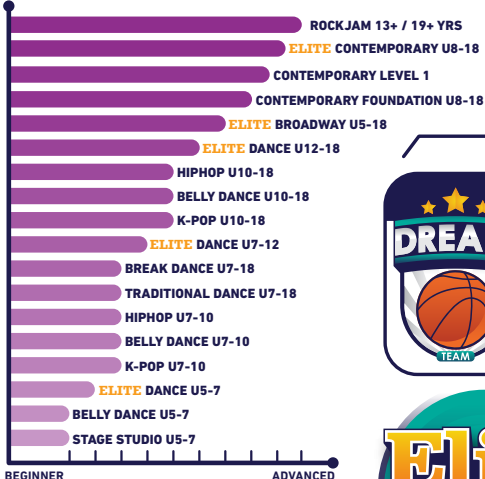

BALLET

YOGA

MARTIAL ARTS

MULTI-SPORTS

5-18
YRS

ACTIVITY CLASSES

GYMNASTICS

BALLET

MARTIAL ARTS

CHEERLEADING

FUTSAL

BASKETBALL

SWIMMING

DANCE

NEW DREAM TEAM

BASKETBALL