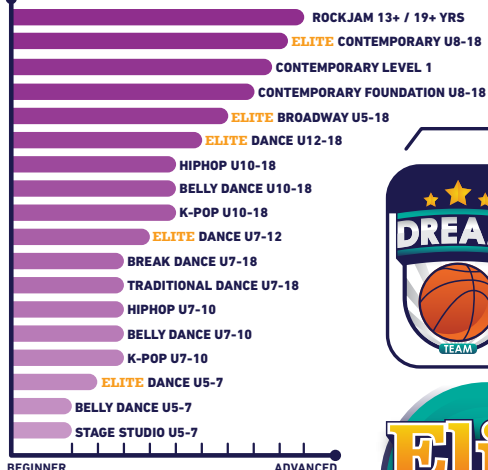

YOGA

MARTIAL ARTS

MULTI-SPORTS

5-18
YRS

ACTIVITY CLASSES

GYMNASTICS

BALLET

MARTIAL ARTS

CHEERLEADING

FUTSAL

BASKETBALL

PICKLEBALL

TOUCH TENNIS

DANCE

NEW DREAM TEAM

BASKETBALL

KINDERGARTEN
 Pre Primary 5 (5-6 YEARS OLD)
 Pre Primary 6 (5-7 YEARS OLD)

ENROLL NOW!

INDEX: PRESCHOOL : LEARN & PLAY 1 | LEARN & PLAY 2 | SMART OLOGY 3 | SMART OLOGY 4 | KINDERGARTEN : Pre Primary 5 | Pre Primary 6