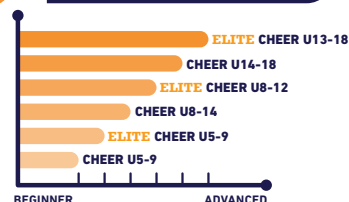

CHEERLEADING