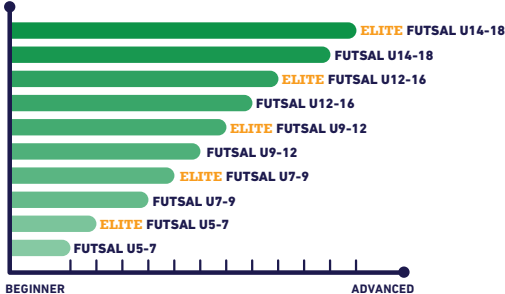

BALLET

YOGA

MARTIAL ARTS

MULTI-SPORTS

5-18
YRS

ACTIVITY CLASSES

GYMNASTICS

BALLET

MARTIAL ARTS

CHEERLEADING

FUTSAL

BASKETBALL

SWIMMING

DANCE

NEW DREAM TEAM

BASKETBALL