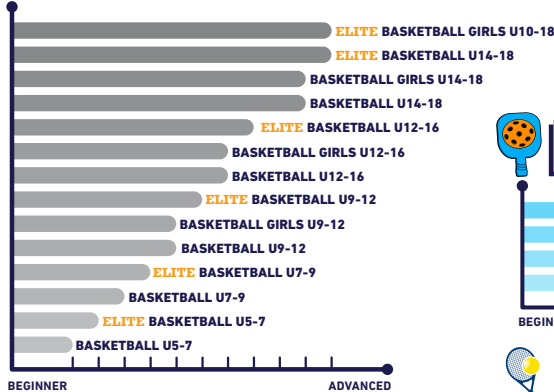

BALLET

YOGA

MARTIAL ARTS

MULTI-SPORTS

5-18
YRS

ACTIVITY CLASSES

GYMNASTICS

BALLET

MARTIAL ARTS

CHEERLEADING

FUTSAL

BASKETBALL

SWIMMING

DANCE

NEW DREAM TEAM

BASKETBALL