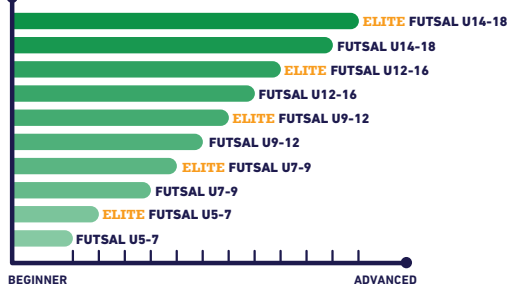

INDEX: Gymnastics Cheerleading Ballet Contemporary Dance Broadway Dance Taekwondo **Elite**: up to 90 min class

RockJam (Teen & Adult) - High-impact Dance Cardio Class, Mix of Zumba, Pound Fit, & Aerobic
Barre+ (Teen & Adult) - Pilates & Ballet inspired Full Body Conditioning Training

YOGA

MARTIAL ARTS

MULTI-SPORTS

5-18
YRS

ACTIVITY CLASSES

GYMNASTICS

BALLET

MARTIAL ARTS

CHEERLEADING

FUTSAL

BASKETBALL

PICKLEBALL

TOUCH TENNIS

DANCE

NEW DREAM TEAM

BASKETBALL

BASKETBALL U10
BASKETBALL U12
BASKETBALL U14
BASKETBALL U16

FUTSAL

FUTSAL U6
FUTSAL U8
FUTSAL U10
FUTSAL U13

- UP TO 90 MIN CLASS
- PRE-QUALIFICATION IS REQUIRED
- CHECK WITH ELITE CLASS INSTRUCTOR

SWIMMING