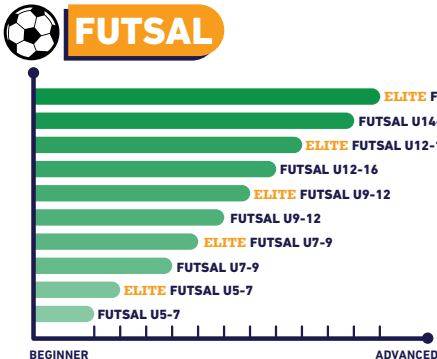

INDEX: Basketball | Futsal | Tennis | Pickleball | Swimming | Elite: up to 90 min class

FREE PLAY - Age Group Based
Open Play for you & your friends!

NEW PROGRAM CLASSIFICATION & PROGRESSION

6-6
MO YRS

EARLY CHILDHOOD EDUCATION

5-18
YRS

ACTIVITY CLASSES

NEW DREAM TEAM

BASKETBALL

- BASKETBALL U10
- BASKETBALL U12
- BASKETBALL U14
- BASKETBALL U16

FUTSAL

- FUTSAL U6
- FUTSAL U8
- FUTSAL U10
- FUTSAL U13

- UP TO 90 MIN CLASS
- PRE-QUALIFICATION IS REQUIRED
- CHECK WITH ELITE CLASS INSTRUCTOR