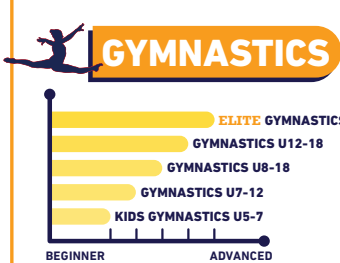

INDEX: Basketball | Futsal | Tennis | Pickleball | Swimming | Elite: up to 90 min class

FREE PLAY - Age Group Based
Open Play for you & your friends!

NEW PROGRAM CLASSIFICATION & PROGRESSION

6-6
MO YRS

EARLY CHILDHOOD EDUCATION

5-18
YRS

ACTIVITY CLASSES

NEW DREAM TEAM

BASKETBALL

- BASKETBALL U10
- BASKETBALL U12
- BASKETBALL U14
- BASKETBALL U16

FUTSAL

- FUTSAL U6
- FUTSAL U8
- FUTSAL U10
- FUTSAL U13

- UP TO 90 MIN CLASS
- PRE-QUALIFICATION IS REQUIRED
- CHECK WITH ELITE CLASS INSTRUCTOR