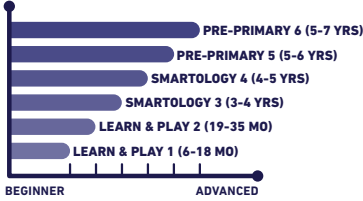

NEW PROGRAM CLASSIFICATION & PROGRESSION

6-6
MO YRS

EARLY CHILDHOOD EDUCATION

NEW ACADEMIC