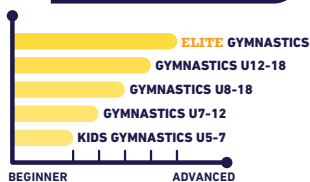

YOGA

MARTIAL ARTS

MULTI-SPORTS

5-18
YRS

ACTIVITY CLASSES

GYMNASTICS

BALLET

MARTIAL ARTS

CHEERLEADING

FUTSAL

BASKETBALL

PICKLEBALL

TOUCH TENNIS

DANCE

NEW DREAM TEAM

BASKETBALL

BASKETBALL U10
BASKETBALL U12
BASKETBALL U14
BASKETBALL U16

FUTSAL

FUTSAL U6
FUTSAL U8
FUTSAL U10
FUTSAL U13

- UP TO 90 MIN CLASS
- PRE-QUALIFICATION IS REQUIRED
- CHECK WITH ELITE CLASS INSTRUCTOR

SWIMMING

KINDERGARTEN
 Pre Primary 5 (5-6 YEARS OLD)
 Pre Primary 6 (5-7 YEARS OLD)

ENROLL NOW!

INDEX: PRESCHOOL : LEARN & PLAY 1 | LEARN & PLAY 2 | SMART OLOGY 3 | SMART OLOGY 4 | KINDERGARTEN : Pre Primary 5 | Pre Primary 6