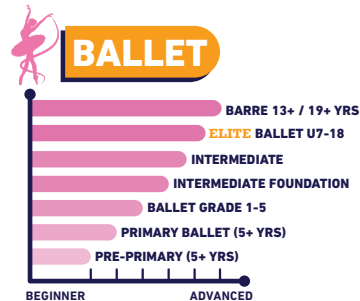

INDEX: Basketball | Futsal | Tennis | Pickleball | Swimming | Elite: up to 90 min class

FREE PLAY - Age Group Based
Open Play for you & your friends!

NEW PROGRAM CLASSIFICATION & PROGRESSION

6-6
MO YRS

EARLY CHILDHOOD EDUCATION

5-18
YRS

ACTIVITY CLASSES

NEW DREAM TEAM

BASKETBALL

- BASKETBALL U10
- BASKETBALL U12
- BASKETBALL U14
- BASKETBALL U16

FUTSAL

- FUTSAL U6
- FUTSAL U8
- FUTSAL U10
- FUTSAL U13

- UP TO 90 MIN CLASS
- PRE-QUALIFICATION IS REQUIRED
- CHECK WITH ELITE CLASS INSTRUCTOR