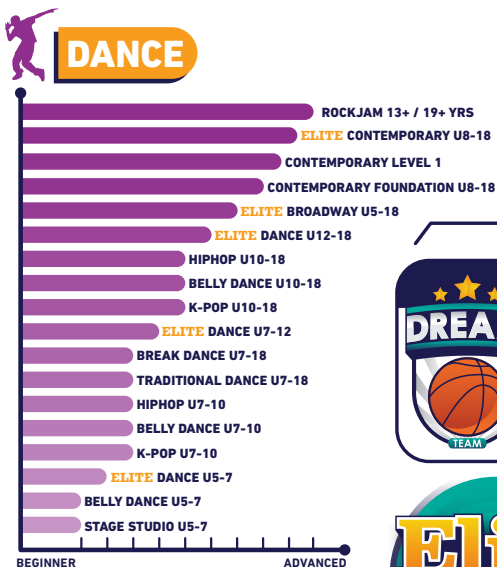

INDEX: Basketball | Futsal | Tennis | Pickleball | Swimming | Elite: up to 90 min class

FREE PLAY - Age Group Based
Open Play for you & your friends!

NEW PROGRAM CLASSIFICATION & PROGRESSION

6-6
MO YRS

EARLY CHILDHOOD EDUCATION

5-18
YRS

ACTIVITY CLASSES

NEW DREAM TEAM

BASKETBALL

- BASKETBALL U10
- BASKETBALL U12
- BASKETBALL U14
- BASKETBALL U16

FUTSAL

- FUTSAL U6
- FUTSAL U8
- FUTSAL U10
- FUTSAL U13

- UP TO 90 MIN CLASS
- PRE-QUALIFICATION IS REQUIRED
- CHECK WITH ELITE CLASS INSTRUCTOR