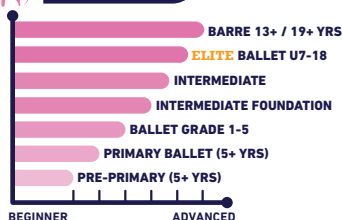

YOGA

MARTIAL ARTS

MULTI-SPORTS

5-18
YRS

ACTIVITY CLASSES

GYMNASTICS

BALLET

MARTIAL ARTS

CHEERLEADING

FUTSAL

BASKETBALL

PICKLEBALL

TOUCH TENNIS

DANCE

NEW DREAM TEAM

BASKETBALL

BASKETBALL U10
BASKETBALL U12
BASKETBALL U14
BASKETBALL U16

FUTSAL

FUTSAL U6
FUTSAL U8
FUTSAL U10
FUTSAL U13

- UP TO 90 MIN CLASS
- PRE-QUALIFICATION IS REQUIRED
- CHECK WITH ELITE CLASS INSTRUCTOR

SWIMMING