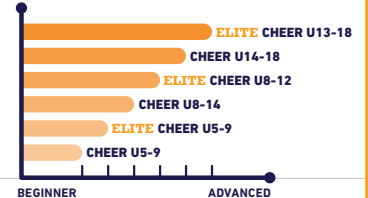

KINDERGARTEN
 Pre Primary 5 (5-6 YEARS OLD)
 Pre Primary 6 (5-7 YEARS OLD)

ENROLL NOW!

INDEX: PRESCHOOL : LEARN & PLAY 1 | LEARN & PLAY 2 | SMART OLOGY 3 | SMART OLOGY 4 | KINDERGARTEN : Pre Primary 5 | Pre Primary 6

BALLET

YOGA

MARTIAL ARTS

MULTI-SPORTS

5-18
YRS

ACTIVITY CLASSES

GYMNASTICS

BALLET

MARTIAL ARTS

CHEERLEADING

FUTSAL

BASKETBALL

SWIMMING

DANCE

NEW DREAM TEAM

BASKETBALL