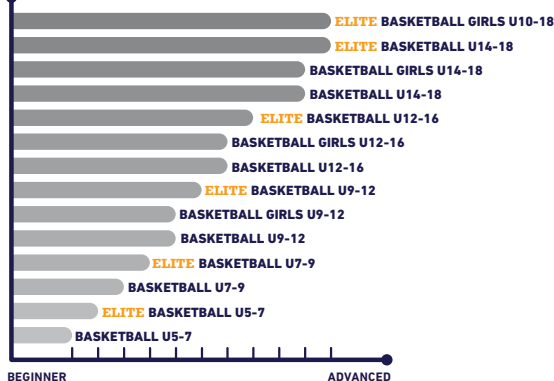

YOGA

MARTIAL ARTS

MULTI-SPORTS

5-18
YRS

ACTIVITY CLASSES

GYMNASTICS

BALLET

MARTIAL ARTS

CHEERLEADING

FUTSAL

BASKETBALL

PICKLEBALL

TOUCH TENNIS

DANCE

NEW DREAM TEAM

BASKETBALL

BASKETBALL U10
BASKETBALL U12
BASKETBALL U14
BASKETBALL U16

FUTSAL

FUTSAL U6
FUTSAL U8
FUTSAL U10
FUTSAL U13

- UP TO 90 MIN CLASS
- PRE-QUALIFICATION IS REQUIRED
- CHECK WITH ELITE CLASS INSTRUCTOR

SWIMMING

KINDERGARTEN
 Pre Primary 5 (5-6 YEARS OLD)
 Pre Primary 6 (5-7 YEARS OLD)

ENROLL NOW!

INDEX: PRESCHOOL : LEARN & PLAY 1 | LEARN & PLAY 2 | SMART OLOGY 3 | SMART OLOGY 4 | KINDERGARTEN : Pre Primary 5 | Pre Primary 6