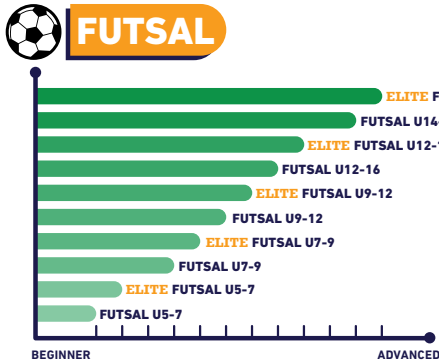

ACTIVITY CLASSES

NEW DREAM TEAM

BASKETBALL

BASKETBALL U10
BASKETBALL U12
BASKETBALL U14
BASKETBALL U16

FUTSAL

FUTSAL U6
FUTSAL U8
FUTSAL U10
FUTSAL U13