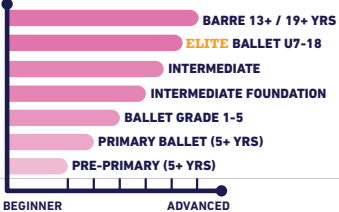

Apr 22nd until Jul 21st 2024

SCAN FOR
E-SCHEDULE

Time	Monday		Tuesday		Wednesday		Thursday		Friday		Saturday		Sunday						
	Studio 1	Studio 2	Studio 1	Studio 2	Studio 1	Studio 2	Studio 1	Studio 2	Studio 1	Studio 2	Studio 1	Studio 2	Studio 1	Studio 2					
08.00																			
08.30																			
09.00																			
09.30	Pre Primary 5 5-6 yrs		Pre Primary 5 5-6 yrs	LEARN & PLAY 1 6-18 mo	Pre Primary 5 5-6 yrs		Pre Primary 5 5-6 yrs	LEARN & PLAY 1 6-18 mo	Pre Primary 5 5-6 yrs										
10.00				LEARN & PLAY 2 19-35 mo				LEARN & PLAY 2 19-35 mo											
10.30																			
11.00																			
11.30		SMART OLOGY 4 4-5 yrs		SMART OLOGY 4 4-5 yrs		SMART OLOGY 4 4-5 yrs		SMART OLOGY 4 4-5 yrs		SMART OLOGY 4 4-5 yrs									
12.00		SMART OLOGY 3 3-4 yrs		SMART OLOGY 3 3-4 yrs		SMART OLOGY 3 3-4 yrs		SMART OLOGY 3 3-4 yrs		SMART OLOGY 3 3-4 yrs									
12.30																			
13.00																			
13.30	Pre Primary 6 5-7 yrs		Pre Primary 6 5-7 yrs		Pre Primary 6 5-7 yrs		Pre Primary 6 5-7 yrs		Pre Primary 6 5-7 yrs										
14.00																			
14.30																			
15.00																			
15.30																			
16.00																			
16.30																			
17.00																			
17.30																			
18.00																			
18.30																			
19.00																			
19.30																			
20.00																			
21.00																			

KINDERGARTEN
 Pre Primary 5 (5-6 YEARS OLD)
 Pre Primary 6 (5-7 YEARS OLD)

ENROLL NOW!

INDEX: PRESCHOOL : LEARN & PLAY 1 | LEARN & PLAY 2 | SMART OLOGY 3 | SMART OLOGY 4 | KINDERGARTEN : Pre Primary 5 | Pre Primary 6

BALLET

YOGA

MARTIAL ARTS

MULTI-SPORTS

5-18 YRS ACTIVITY CLASSES

GYMNASTICS

BALLET

MARTIAL ARTS

CHEERLEADING

FUTSAL

BASKETBALL

PICKLEBALL

TOUCH TENNIS

DANCE

NEW DREAM TEAM

BASKETBALL