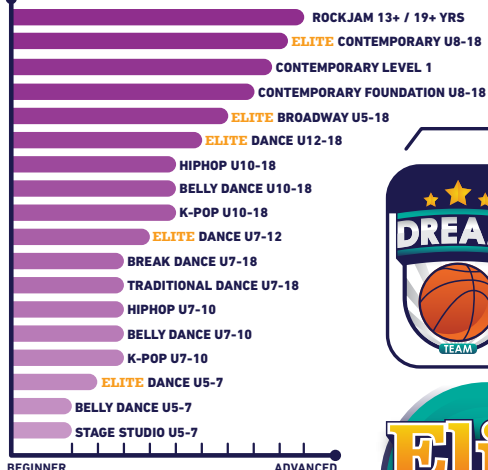

YOGA

MARTIAL ARTS

MULTI-SPORTS

5-18
YRS

ACTIVITY CLASSES

GYMNASTICS

BALLET

MARTIAL ARTS

CHEERLEADING

FUTSAL

BASKETBALL

PICKLEBALL NEW

TOUCH TENNIS NEW

DANCE

NEW

DREAM TEAM

BASKETBALL

BASKETBALL U10
BASKETBALL U12
BASKETBALL U14
BASKETBALL U16

FUTSAL

FUTSAL U6
FUTSAL U8
FUTSAL U10
FUTSAL U13

- UP TO 90 MIN CLASS
- PRE-QUALIFICATION IS REQUIRED
- CHECK WITH ELITE CLASS INSTRUCTOR