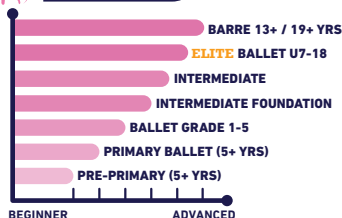

YOGA

MARTIAL ARTS

MULTI-SPORTS

5-18
YRS

ACTIVITY CLASSES

GYMNASTICS

BALLET

MARTIAL ARTS