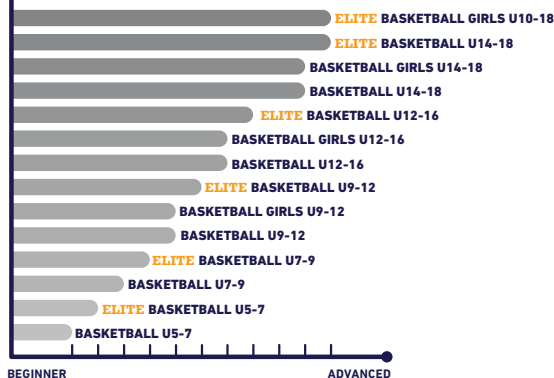

YOGA

MARTIAL ARTS

MULTI-SPORTS

5-18
YRS

ACTIVITY CLASSES

GYMNASTICS

BALLET

MARTIAL ARTS

CHEERLEADING

FUTSAL

BASKETBALL

PICKLEBALL NEW

TOUCH TENNIS NEW

DANCE

NEW

DREAM TEAM

BASKETBALL

BASKETBALL U10
BASKETBALL U12
BASKETBALL U14
BASKETBALL U16

FUTSAL

FUTSAL U6
FUTSAL U8
FUTSAL U10
FUTSAL U13

- UP TO 90 MIN CLASS
- PRE-QUALIFICATION IS REQUIRED
- CHECK WITH ELITE CLASS INSTRUCTOR

KINDERGARTEN
 Pre Primary 5 (5-6 YEARS OLD)
 Pre Primary 6 (5-7 YEARS OLD)

ENROLL NOW!

INDEX: PRESCHOOL : LEARN & PLAY 1 | LEARN & PLAY 2 | SMART OLOGY 3 | SMART OLOGY 4 | KINDERGARTEN : Pre Primary 5 | Pre Primary 6