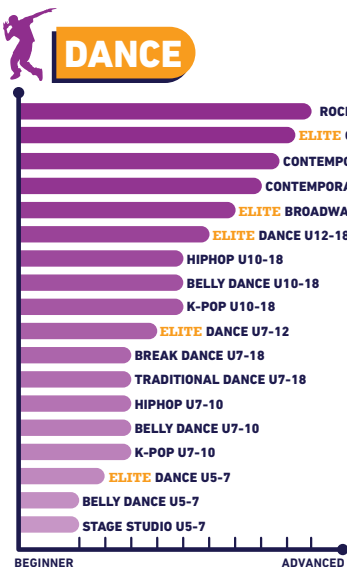

ACTIVITY CLASSES

NEW DREAM TEAM

BASKETBALL

BASKETBALL U10
BASKETBALL U12
BASKETBALL U14
BASKETBALL U16

FUTSAL

FUTSAL U6
FUTSAL U8
FUTSAL U10
FUTSAL U13