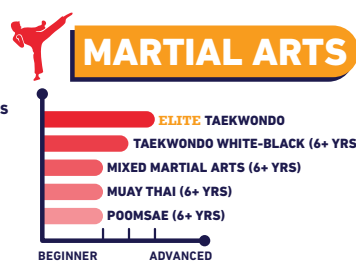

ACTIVITY CLASSES

NEW DREAM TEAM

BASKETBALL

BASKETBALL U10
BASKETBALL U12
BASKETBALL U14
BASKETBALL U16

FUTSAL

FUTSAL U6
FUTSAL U8
FUTSAL U10
FUTSAL U13