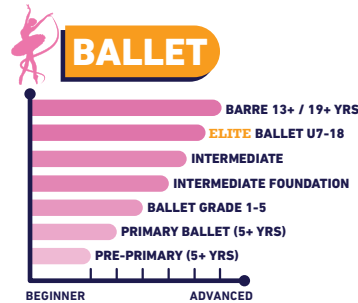

ACTIVITY CLASSES

NEW DREAM TEAM

BASKETBALL

BASKETBALL U10
BASKETBALL U12
BASKETBALL U14
BASKETBALL U16

FUTSAL

FUTSAL U6
FUTSAL U8
FUTSAL U10
FUTSAL U13