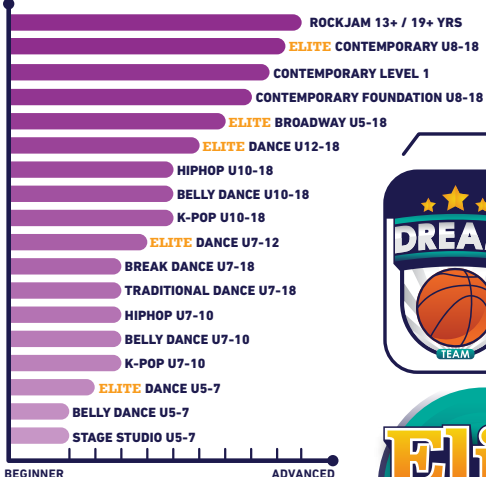

KINDERGARTEN
 Pre Primary 5 (5-6 YEARS OLD)
 Pre Primary 6 (5-7 YEARS OLD)

ENROLL NOW!

INDEX: PRESCHOOL : LEARN & PLAY 1 | LEARN & PLAY 2 | SMART OLOGY 3 | SMART OLOGY 4 | KINDERGARTEN : Pre Primary 5 | Pre Primary 6

BALLET

YOGA

MARTIAL ARTS

MULTI-SPORTS

5-18 YRS ACTIVITY CLASSES

GYMNASTICS

BALLET

MARTIAL ARTS

CHEERLEADING

FUTSAL

BASKETBALL

PICKLEBALL

TOUCH TENNIS

DANCE

NEW DREAM TEAM

BASKETBALL