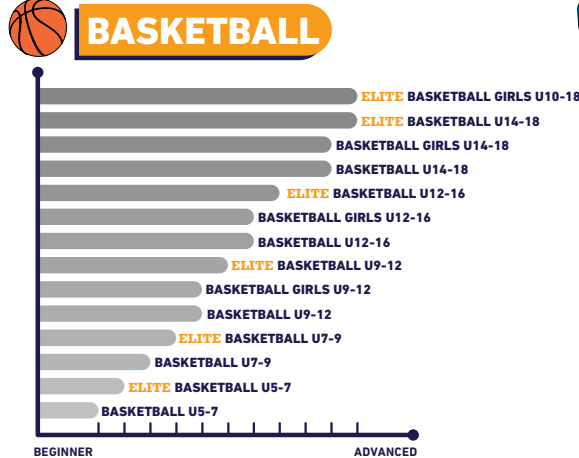

ACTIVITY CLASSES

NEW DREAM TEAM

BASKETBALL

BASKETBALL U10
BASKETBALL U12
BASKETBALL U14
BASKETBALL U16

FUTSAL

FUTSAL U6
FUTSAL U8
FUTSAL U10
FUTSAL U13