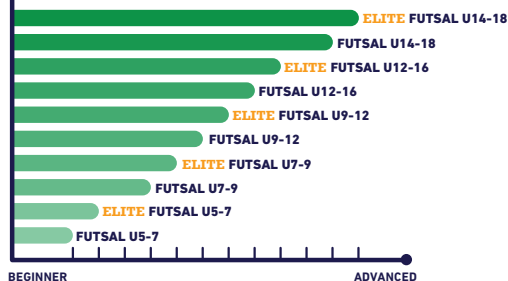

INDEX: Gymnastics Cheerleading Ballet Contemporary Dance Broadway Dance Taekwondo **Elite**: up to 90 min class

RockJam (Teen & Adult) - High-impact Dance Cardio Class, Mix of Zumba, Pound Fit, & Aerobic
Barre+ (Teen & Adult) - Pilates & Ballet inspired Full Body Conditioning Training

YOGA

MARTIAL ARTS

MULTI-SPORTS

5-18
YRS

ACTIVITY CLASSES

GYMNASTICS

BALLET

MARTIAL ARTS

CHEERLEADING

FUTSAL

BASKETBALL

PICKLEBALL NEW

TOUCH TENNIS NEW

DANCE

NEW

DREAM TEAM

BASKETBALL

BASKETBALL U10
BASKETBALL U12
BASKETBALL U14
BASKETBALL U16

FUTSAL

FUTSAL U6
FUTSAL U8
FUTSAL U10
FUTSAL U13

- UP TO 90 MIN CLASS
- PRE-QUALIFICATION IS REQUIRED
- CHECK WITH ELITE CLASS INSTRUCTOR