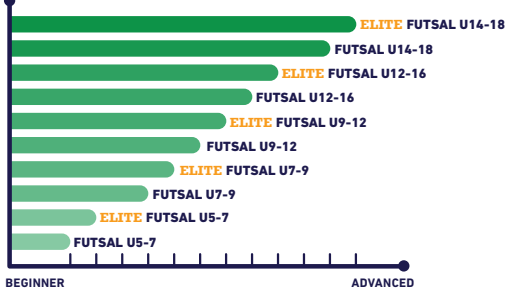

BALLET

YOGA

MARTIAL ARTS

MULTI-SPORTS

5-18 YRS ACTIVITY CLASSES

GYMNASTICS

BALLET

MARTIAL ARTS

CHEERLEADING

FUTSAL

BASKETBALL

PICKLEBALL

TOUCH TENNIS

DANCE

NEW DREAM TEAM

BASKETBALL