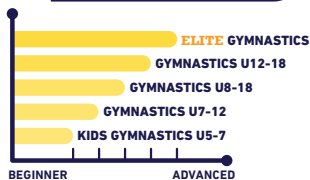

YOGA

MARTIAL ARTS

MULTI-SPORTS

5-18
YRS

ACTIVITY CLASSES

GYMNASTICS

BALLET

MARTIAL ARTS

CHEERLEADING

FUTSAL

BASKETBALL

PICKLEBALL NEW

TOUCH TENNIS NEW

DANCE

NEW

DREAM TEAM

BASKETBALL

BASKETBALL U10
BASKETBALL U12
BASKETBALL U14
BASKETBALL U16

FUTSAL

FUTSAL U6
FUTSAL U8
FUTSAL U10
FUTSAL U13

- UP TO 90 MIN CLASS
- PRE-QUALIFICATION IS REQUIRED
- CHECK WITH ELITE CLASS INSTRUCTOR