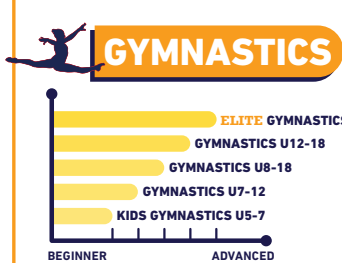

FREE PLAY - Age Group Based
Open Play for you & your friends!

INDEX: Basketball | Futsal | Touchtennis | Pickleball | Swimming | Elite: up to 90 min class

NEW PROGRAM CLASSIFICATION & PROGRESSION

6-6
MO YRS

EARLY CHILDHOOD EDUCATION

5-18
YRS

ACTIVITY CLASSES

NEW DREAM TEAM

BASKETBALL

BASKETBALL U10
BASKETBALL U12
BASKETBALL U14
BASKETBALL U16

FUTSAL

FUTSAL U6
FUTSAL U8
FUTSAL U10
FUTSAL U13