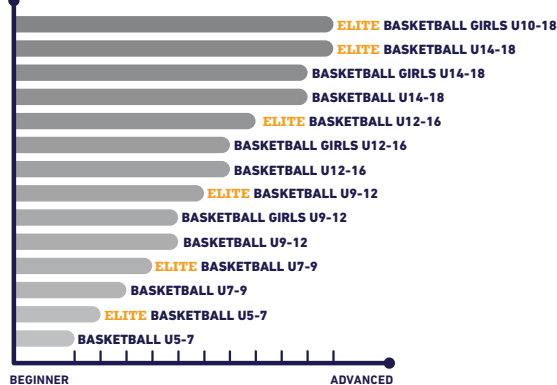

KINDERGARTEN
 Pre Primary 5 (5-6 YEARS OLD)
 Pre Primary 6 (5-7 YEARS OLD)

ENROLL NOW!

INDEX: PRESCHOOL : LEARN & PLAY 1 | LEARN & PLAY 2 | SMART OLOGY 3 | SMART OLOGY 4 | KINDERGARTEN : Pre Primary 5 | Pre Primary 6

FOR PRESCHOOL & KINDERGARTEN CLASSES ARE AN ADDITIONAL FEE. PLEASE CONTACT STUDENT ADVISOR!

NEW PROGRAM CLASSIFICATION & PROGRESSION

6-6 MO YRS EARLY CHILDHOOD EDUCATION

NEW ACADEMIC

GYMNASTICS

DANCE

SWIMMING

BALLET

YOGA

MARTIAL ARTS

MULTI-SPORTS

5-18 YRS ACTIVITY CLASSES

GYMNASTICS

BALLET

MARTIAL ARTS

CHEERLEADING

FUTSAL

BASKETBALL

PICKLEBALL

TOUCH TENNIS

DANCE

NEW DREAM TEAM

BASKETBALL