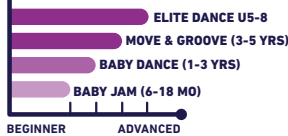

NEW PROGRAM CLASSIFICATION & PROGRESSION

6-6
MO YRS

EARLY CHILDHOOD EDUCATION

NEW ACADEMIC

GYMNASTICS

DANCE

SWIMMING

YOGA

BALLET

MARTIAL ARTS

MULTI-SPORTS

5-18
YRS

ACTIVITY CLASSES

GYMNASTICS

BALLET

MARTIAL ARTS

CHEERLEADING

FUTSAL

BASKETBALL

SWIMMING

PICKLEBALL

DANCE

NEW DREAM TEAM

BASKETBALL

U10 | U12 | U14 | U16

FUTSAL

U6 | U8 | U10 | U13

GYMNASTICS

LEVEL 3-10

TENNIS

PARKOUR

ROCKFIT

YOGA

- UP TO 90 MIN CLASS
- PRE-QUALIFICATION IS REQUIRED
- CHECK WITH ELITE CLASS INSTRUCTOR