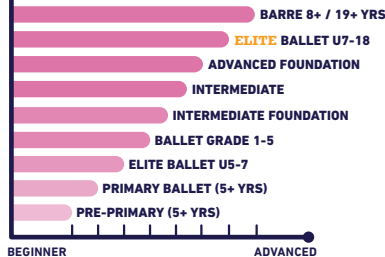

BALLET

MARTIAL ARTS

MULTI-SPORTS

5-18
YRS

ACTIVITY CLASSES

GYMNASTICS

BALLET

MARTIAL ARTS