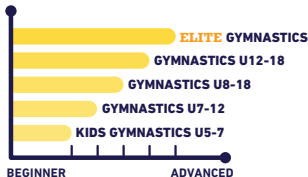

BALLET

MARTIAL ARTS

MULTI-SPORTS

5-18
YRS

ACTIVITY CLASSES

GYMNASTICS

BALLET

MARTIAL ARTS

CHEERLEADING

FUTSAL

BASKETBALL

SWIMMING

PICKLEBALL

DANCE

NEW DREAM TEAM

BASKETBALL