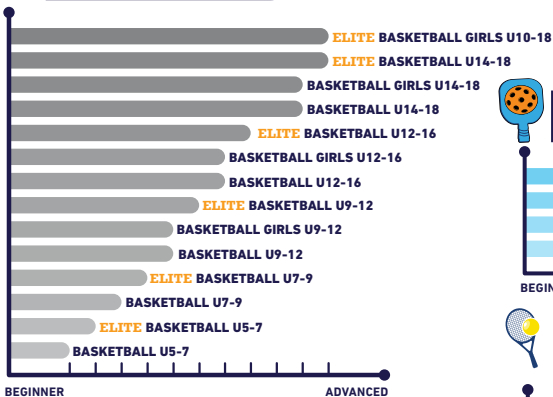

BALLET

MARTIAL ARTS

MULTI-SPORTS

5-18
YRS

ACTIVITY CLASSES

GYMNASTICS

BALLET

MARTIAL ARTS

CHEERLEADING

FUTSAL

BASKETBALL

SWIMMING

PICKLEBALL

DANCE

NEW DREAM TEAM

BASKETBALL