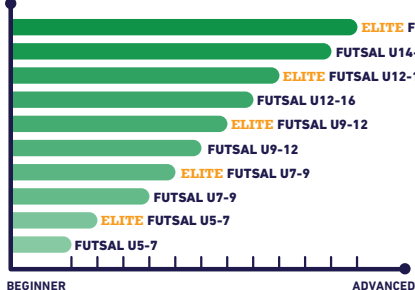

BALLET

MARTIAL ARTS

MULTI-SPORTS

5-18
YRS

ACTIVITY CLASSES

GYMNASTICS

BALLET

MARTIAL ARTS

CHEERLEADING

FUTSAL

BASKETBALL

SWIMMING

PICKLEBALL

DANCE

NEW DREAM TEAM

BASKETBALL