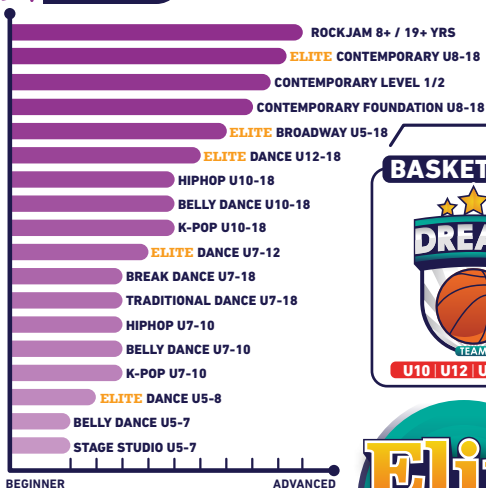

BALLET

MARTIAL ARTS

MULTI-SPORTS

5-18
YRS

ACTIVITY CLASSES

GYMNASTICS

BALLET

MARTIAL ARTS

CHEERLEADING

FUTSAL

BASKETBALL

SWIMMING

PICKLEBALL

DANCE

NEW DREAM TEAM

BASKETBALL