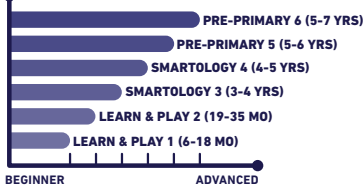

NEW PROGRAM CLASSIFICATION & PROGRESSION

6-6
MO YRS

EARLY CHILDHOOD EDUCATION

NEW ACADEMIC