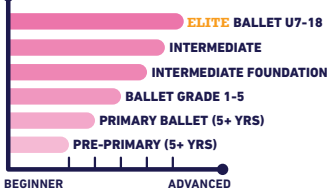

NEW PROGRAM CLASSIFICATION & PROGRESSION

6-6
MO YRS

EARLY CHILDHOOD EDUCATION

NEW ACADEMIC

GYMNASTICS

DANCE

SWIMMING

BALLET

YOGA

MARTIAL ARTS

MULTI-SPORTS

5-18
YRS

ACTIVITY CLASSES

GYMNASTICS

BALLET

MARTIAL ARTS

CHEERLEADING

FUTSAL

BASKETBALL

TENNIS

DANCE

NEW

DREAM TEAM

BASKETBALL

- BASKETBALL U10
- BASKETBALL U12
- BASKETBALL U14
- BASKETBALL U16

FUTSAL

- FUTSAL U6
- FUTSAL U8
- FUTSAL U10
- FUTSAL U13

- UP TO 90 MIN CLASS
- PRE-QUALIFICATION IS REQUIRED
- CHECK WITH ELITE CLASS INSTRUCTOR

SWIMMING

ROCKFIT

PARKOUR

YOGA