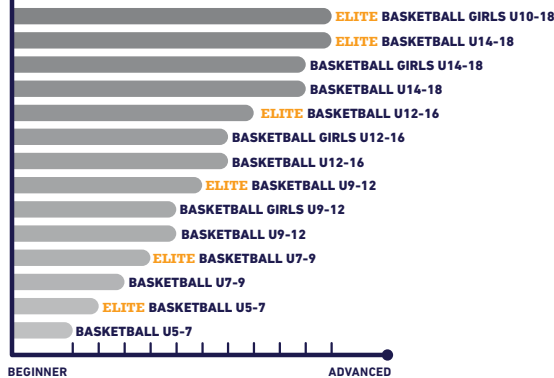

REGISTRATION OPENS
1 MAY 2024

FOR PRESCHOOL & KINDERGARTEN CLASSES ARE AN ADDITIONAL FEE. PLEASE CONTACT STUDENT ADVISOR!

INDEX:	Gymnastics	Cheerleading	Ballet	Contemporary Dance	Broadway	Basketball	Futsal	Dance	Taekwondo	Elite : up to 90 min class
	PRESCHOOL : LEARN&PLAY1 LEARN&PLAY2 SMARTOLOGY3 SMARTOLOGY4 KINDERGARTEN : P^rimary5 P^rimary6									

YOGA

MARTIAL ARTS

MULTI-SPORTS

5-18
YRS

ACTIVITY CLASSES

GYMNASTICS

BALLET

MARTIAL ARTS

CHEERLEADING

FUTSAL

BASKETBALL

TENNIS

DANCE

NEW DREAM TEAM

BASKETBALL

- BASKETBALL U10
- BASKETBALL U12
- BASKETBALL U14
- BASKETBALL U16