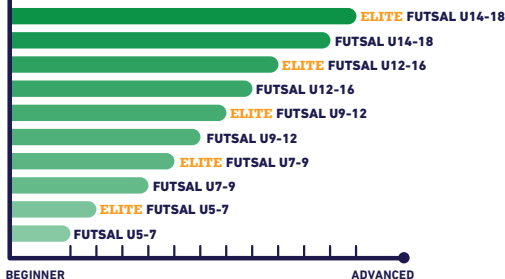

REGISTRATION OPENS
1 MAY 2024

FOR PRESCHOOL & KINDERGARTEN CLASSES ARE AN ADDITIONAL FEE. PLEASE CONTACT STUDENT ADVISOR!

INDEX:	Gymnastics	Cheerleading	Ballet	Contemporary Dance	Broadway	Basketball	Futsal	Dance	Taekwondo	Elite : up to 90 min class
	PRESCHOOL : LEARN&PLAY1 LEARN&PLAY2 SMARTOLOGY3 SMARTOLOGY4 KINDERGARTEN : P^rimary5 P^rimary6									

YOGA

MARTIAL ARTS

MULTI-SPORTS

5-18
YRS

ACTIVITY CLASSES

GYMNASTICS

BALLET

MARTIAL ARTS

CHEERLEADING

FUTSAL

BASKETBALL

TENNIS

DANCE

NEW DREAM TEAM

BASKETBALL

- BASKETBALL U10
- BASKETBALL U12
- BASKETBALL U14
- BASKETBALL U16

FUTSAL

- FUTSAL U6
- FUTSAL U8
- FUTSAL U10
- FUTSAL U13

- UP TO 90 MIN CLASS
- PRE-QUALIFICATION IS REQUIRED
- CHECK WITH ELITE CLASS INSTRUCTOR

SWIMMING

ROCKFIT

PARKOUR

YOGA

BINTARO XCHANGE