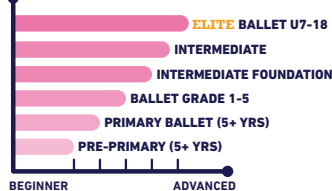

REGISTRATION OPENS
1 MAY 2024

FOR PRESCHOOL & KINDERGARTEN CLASSES ARE AN ADDITIONAL FEE. PLEASE CONTACT STUDENT ADVISOR!

INDEX:	Gymnastics	Cheerleading	Ballet	Contemporary Dance	Broadway	Basketball	Futsal	Dance	Taekwondo	Elite : up to 90 min class
	PRESCHOOL : LEARN&PLAY1 LEARN&PLAY2 SMARTOLOGY3 SMARTOLOGY4 KINDERGARTEN : P^rimary5 P^rimary6									

YOGA

MARTIAL ARTS

MULTI-SPORTS

5-18
YRS

ACTIVITY CLASSES

GYMNASTICS

BALLET

MARTIAL ARTS

CHEERLEADING

FUTSAL

BASKETBALL

TENNIS

DANCE

NEW DREAM TEAM

BASKETBALL

- BASKETBALL U10
- BASKETBALL U12
- BASKETBALL U14
- BASKETBALL U16