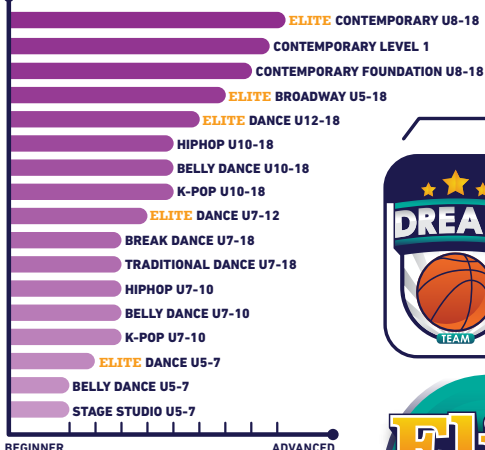

YOGA

MARTIAL ARTS

MULTI-SPORTS

5-18
YRS

ACTIVITY CLASSES

GYMNASTICS

BALLET

MARTIAL ARTS

CHEERLEADING

FUTSAL

BASKETBALL

TENNIS

DANCE

NEW DREAM TEAM

BASKETBALL

- BASKETBALL U10
- BASKETBALL U12
- BASKETBALL U14
- BASKETBALL U16

FUTSAL

- FUTSAL U6
- FUTSAL U8
- FUTSAL U10
- FUTSAL U13

- UP TO 90 MIN CLASS
- PRE-QUALIFICATION IS REQUIRED
- CHECK WITH ELITE CLASS INSTRUCTOR

SWIMMING

ROCKFIT

PARKOUR

YOGA

BINTARO XCHANGE