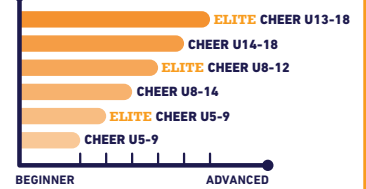

CHEERLEADING