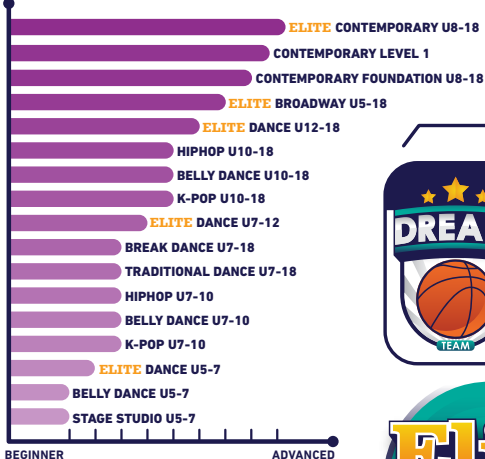

SWIMMING

BALLET

YOGA

MARTIAL ARTS

MULTI-SPORTS

5-18
YRS

ACTIVITY CLASSES

GYMNASTICS

BALLET

MARTIAL ARTS

CHEERLEADING

FUTSAL

BASKETBALL

TENNIS

DANCE

NEW

DREAM TEAM

BASKETBALL

- BASKETBALL U10
- BASKETBALL U12
- BASKETBALL U14
- BASKETBALL U16

FUTSAL

- FUTSAL U6
- FUTSAL U8
- FUTSAL U10
- FUTSAL U13

- UP TO 90 MIN CLASS
- PRE-QUALIFICATION IS REQUIRED
- CHECK WITH ELITE CLASS INSTRUCTOR