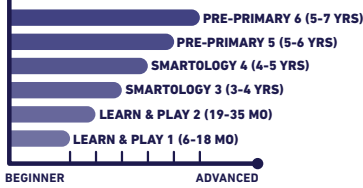

+6221 2986 4646

Summer Term Schedule

Apr 22nd until Jul 21st 2024

SCAN FOR E-SCHEDULE

Time	Monday		Tuesday		Wednesday		Thursday		Friday		Saturday		Sunday				
	Swim 1	Swim 2	Swim 1	Swim 2	Swim 1	Swim 2	Swim 1	Swim 2	Swim 1	Swim 2	Swim 1	Swim 2	Swim 1	Swim 2			
09.00																	
09.30																	
10.00																	
10.30																	
11.00																	
11.30																	
12.00																	
12.30																	
13.00																	
13.30																	
14.00																	
14.30																	
15.00																	
15.30																	
16.00																	
16.30																	
17.00																	
17.30																	
18.00																	
18.30																	
19.00																	
19.30																	
20.00																	
20.30																	
21.00																	
21.30																	

INDEX: Swimming **Elite:** up to 90 min class

**REGISTRATION OPENS
1 MAY 2024**

NEW PROGRAM CLASSIFICATION & PROGRESSION

6-6
MO YRS

EARLY CHILDHOOD EDUCATION

NEW ACADEMIC

GYMNASTICS

DANCE

SWIMMING

BALLET

YOGA

MARTIAL ARTS

MULTI-SPORTS

5-18
YRS

ACTIVITY CLASSES

GYMNASTICS