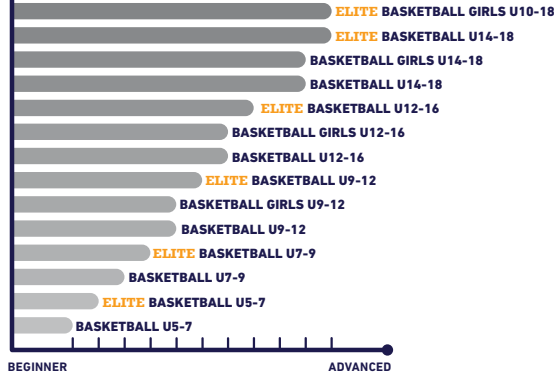

INDEX: Swimming **Elite:** up to 90 min class

**REGISTRATION OPENS
1 MAY 2024**

NEW PROGRAM CLASSIFICATION & PROGRESSION

6-6
MO YRS

EARLY CHILDHOOD EDUCATION

NEW ACADEMIC

GYMNASTICS

DANCE

SWIMMING

BALLET

YOGA

MARTIAL ARTS

MULTI-SPORTS

5-18
YRS

ACTIVITY CLASSES

GYMNASTICS

BALLET

MARTIAL ARTS

CHEERLEADING

FUTSAL

BASKETBALL

TENNIS

DANCE

NEW

DREAM TEAM

BASKETBALL

- BASKETBALL U10
- BASKETBALL U12
- BASKETBALL U14
- BASKETBALL U16

FUTSAL

- FUTSAL U6
- FUTSAL U8
- FUTSAL U10
- FUTSAL U13

- UP TO 90 MIN CLASS
- PRE-QUALIFICATION IS REQUIRED
- CHECK WITH ELITE CLASS INSTRUCTOR