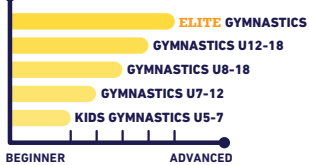

+6221 2986 4646

Summer Term Schedule

Apr 22nd until Jul 21st 2024

SCAN FOR E-SCHEDULE

Time	Monday		Tuesday		Wednesday		Thursday		Friday		Saturday		Sunday				
	Swim 1	Swim 2	Swim 1	Swim 2	Swim 1	Swim 2	Swim 1	Swim 2	Swim 1	Swim 2	Swim 1	Swim 2	Swim 1	Swim 2			
09.00																	
09.30																	
10.00																	
10.30																	
11.00																	
11.30																	
12.00																	
12.30																	
13.00																	
13.30																	
14.00																	
14.30																	
15.00																	
15.30																	
16.00																	
16.30																	
17.00																	
17.30																	
18.00																	
18.30																	
19.00																	
19.30																	
20.00																	
20.30																	
21.00																	
21.30																	

INDEX: Swimming **Elite:** up to 90 min class

**REGISTRATION OPENS
1 MAY 2024**

NEW PROGRAM CLASSIFICATION & PROGRESSION

6-6
MO YRS

EARLY CHILDHOOD EDUCATION

NEW ACADEMIC

GYMNASTICS

DANCE

SWIMMING

BALLET

YOGA

MARTIAL ARTS

MULTI-SPORTS

5-18
YRS

ACTIVITY CLASSES

GYMNASTICS

DREAM TEAM

BASKETBALL

- BASKETBALL U10
- BASKETBALL U12
- BASKETBALL U14
- BASKETBALL U16

FUTSAL

- FUTSAL U6
- FUTSAL U8
- FUTSAL U10
- FUTSAL U13

- UP TO 90 MIN CLASS
- PRE-QUALIFICATION IS REQUIRED
- CHECK WITH ELITE CLASS INSTRUCTOR