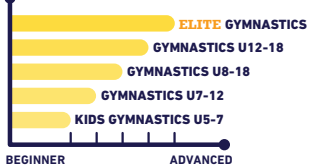

REGISTRATION OPENS
1 MAY 2024

FOR PRESCHOOL & KINDERGARTEN CLASSES ARE AN ADDITIONAL FEE. PLEASE CONTACT STUDENT ADVISOR!

INDEX:	Gymnastics	Cheerleading	Ballet	Contemporary Dance	Broadway	Basketball	Futsal	Dance	Taekwondo	Elite : up to 90 min class
	PRESCHOOL : LEARN&PLAY1 LEARN&PLAY2 SMARTOLOGY3 SMARTOLOGY4 KINDERGARTEN : P^rimary5 P^rimary6									

YOGA

MARTIAL ARTS

MULTI-SPORTS

5-18
YRS

ACTIVITY CLASSES

GYMNASTICS

BALLET

MARTIAL ARTS

CHEERLEADING

FUTSAL

BASKETBALL

TENNIS

DANCE

NEW DREAM TEAM

BASKETBALL

- BASKETBALL U10
- BASKETBALL U12
- BASKETBALL U14
- BASKETBALL U16

FUTSAL

- FUTSAL U6
- FUTSAL U8
- FUTSAL U10
- FUTSAL U13

- UP TO 90 MIN CLASS
- PRE-QUALIFICATION IS REQUIRED
- CHECK WITH ELITE CLASS INSTRUCTOR

SWIMMING

ROCKFIT

PARKOUR

YOGA

BINTARO XCHANGE