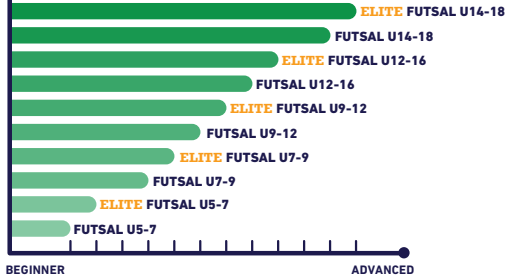

+6221 2986 4646

Summer Term Schedule

Apr 22nd until Jul 21st 2024

SCAN FOR E-SCHEDULE

Time	Monday		Tuesday		Wednesday		Thursday		Friday		Saturday		Sunday				
	Swim 1	Swim 2	Swim 1	Swim 2	Swim 1	Swim 2	Swim 1	Swim 2	Swim 1	Swim 2	Swim 1	Swim 2	Swim 1	Swim 2			
09.00																	
09.30																	
10.00																	
10.30																	
11.00																	
11.30																	
12.00																	
12.30																	
13.00																	
13.30																	
14.00																	
14.30																	
15.00																	
15.30																	
16.00																	
16.30																	
17.00																	
17.30																	
18.00																	
18.30																	
19.00																	
19.30																	
20.00																	
20.30																	
21.00																	
21.30																	

SWIMMING

BALLET

YOGA

MARTIAL ARTS

MULTI-SPORTS

5-18
YRS

ACTIVITY CLASSES

GYMNASTICS

BALLET

MARTIAL ARTS

CHEERLEADING

FUTSAL

BASKETBALL

TENNIS

DANCE

NEW

DREAM TEAM

BASKETBALL

- BASKETBALL U10
- BASKETBALL U12
- BASKETBALL U14
- BASKETBALL U16

FUTSAL

- FUTSAL U6
- FUTSAL U8
- FUTSAL U10
- FUTSAL U13

- UP TO 90 MIN CLASS
- PRE-QUALIFICATION IS REQUIRED
- CHECK WITH ELITE CLASS INSTRUCTOR