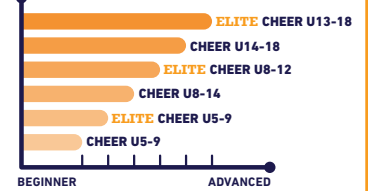

REGISTRATION OPENS
1 MAY 2024

FOR PRESCHOOL & KINDERGARTEN CLASSES ARE AN ADDITIONAL FEE. PLEASE CONTACT STUDENT ADVISOR!

INDEX:	Gymnastics	Cheerleading	Ballet	Contemporary Dance	Broadway	Basketball	Futsal	Dance	Taekwondo	Elite : up to 90 min class
	PRESCHOOL : LEARN&PLAY1 LEARN&PLAY2 SMARTOLOGY3 SMARTOLOGY4 KINDERGARTEN : P^rimary5 P^rimary6									

YOGA

MARTIAL ARTS

MULTI-SPORTS

5-18
YRS

ACTIVITY CLASSES

GYMNASTICS

BALLET

MARTIAL ARTS

CHEERLEADING

FUTSAL

BASKETBALL

TENNIS

DANCE

NEW DREAM TEAM

BASKETBALL

- BASKETBALL U10
- BASKETBALL U12
- BASKETBALL U14
- BASKETBALL U16